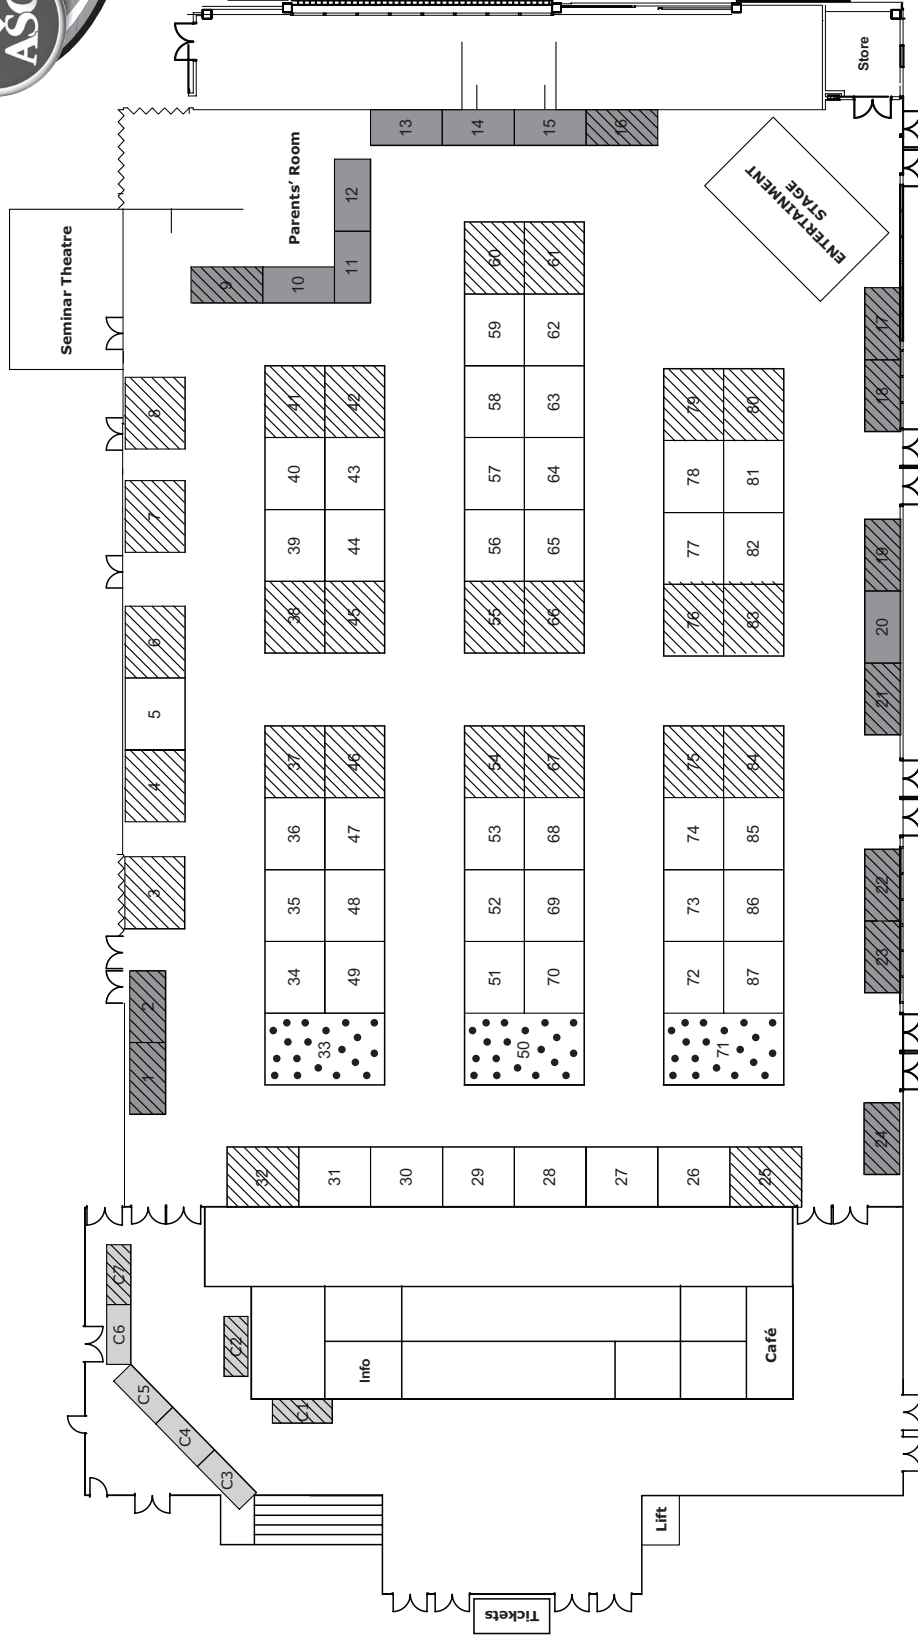

### TSB Arena

#### Exhibition Plan 2011

#### Key

- Serviced Standard Module 3.6m x 3.0m
- Premium Serviced Standard Module 3.6m x 3.0m
- Serviced Boutique Module 3.6m x 1.8m
- Premium Serviced Boutique Module 3.6m x 1.8m
- Serviced Kiosk Module 3.0m x 1.2m
- Premium Serviced Peninsula Module 6m x 3.6m

Floorplan subject to change at organiser's discretion.