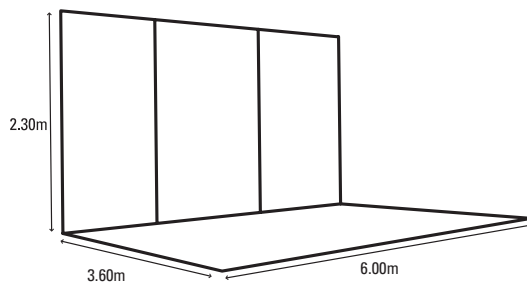

Peninsula Module