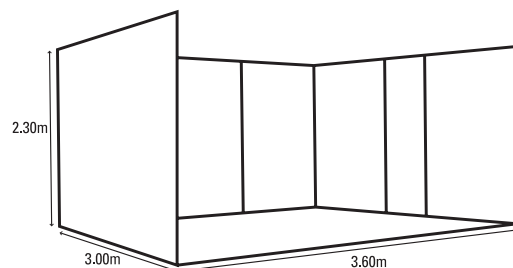

Includes carpet, panels, lighting (1 x metal halide sunflood), 1 x 10 amp power point. 3.6m x 3.0m (10.8m²) **$2919 + GST**

Premium Serviced Corner Module

Includes carpet, panels, lighting (1 x metal halide sunflood), 1 x 10 amp power point. 3.6m x 3.0m (10.8m²) **$3065 + GST**

Premium Serviced Peninsula Module

Includes carpet, panels, lighting (2 x metal halide sunflood), 2 x 10 amp power point 6m x 3.6m (21.6m²) **$6130 + GST**

Premium Serviced Quad Corner Module

Includes carpet, panels, lighting (4 x metal halide sunflood), 4 x 10 amp power point 7.2m x 6m (43.2m²) **$11968 + GST**

Serviced Boutique Module

Includes carpet, panels, lighting (1 x metal halide sunflood), 1 x 10 amp power point. 3.6m x 1.8m (6.48m²) **$2055 + GST**

Serviced Marketplace Module

Includes carpet, panels, lighting (1 x metal halide sunflood), Access to power point. (Suitable for single product companies only) 2.88m² **$1350 + GST**

Unserviced Space

Includes bare floor space only. For companies booking space for 'design and build' stands with a minimum 43.2m² area.

$230 per square metre (plus 5% loading for unserviced corner locations).

Please note:

1. Panel colour changes can be made at a cost to the exhibitor through Peek Display.
2. There is no fascia structure, company nameplate or furniture included in the stand packages, however these can be purchased directly through Peek Display.

Floorplan on reverse. Subject to change.

Standard Module